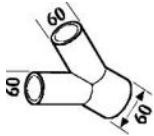

Hose connection adaptor for AIRPACK

107.278: Hose connection adaptor with 2 air outlet for $\varnothing$ 60 mm hose. Push-fit on air outlet