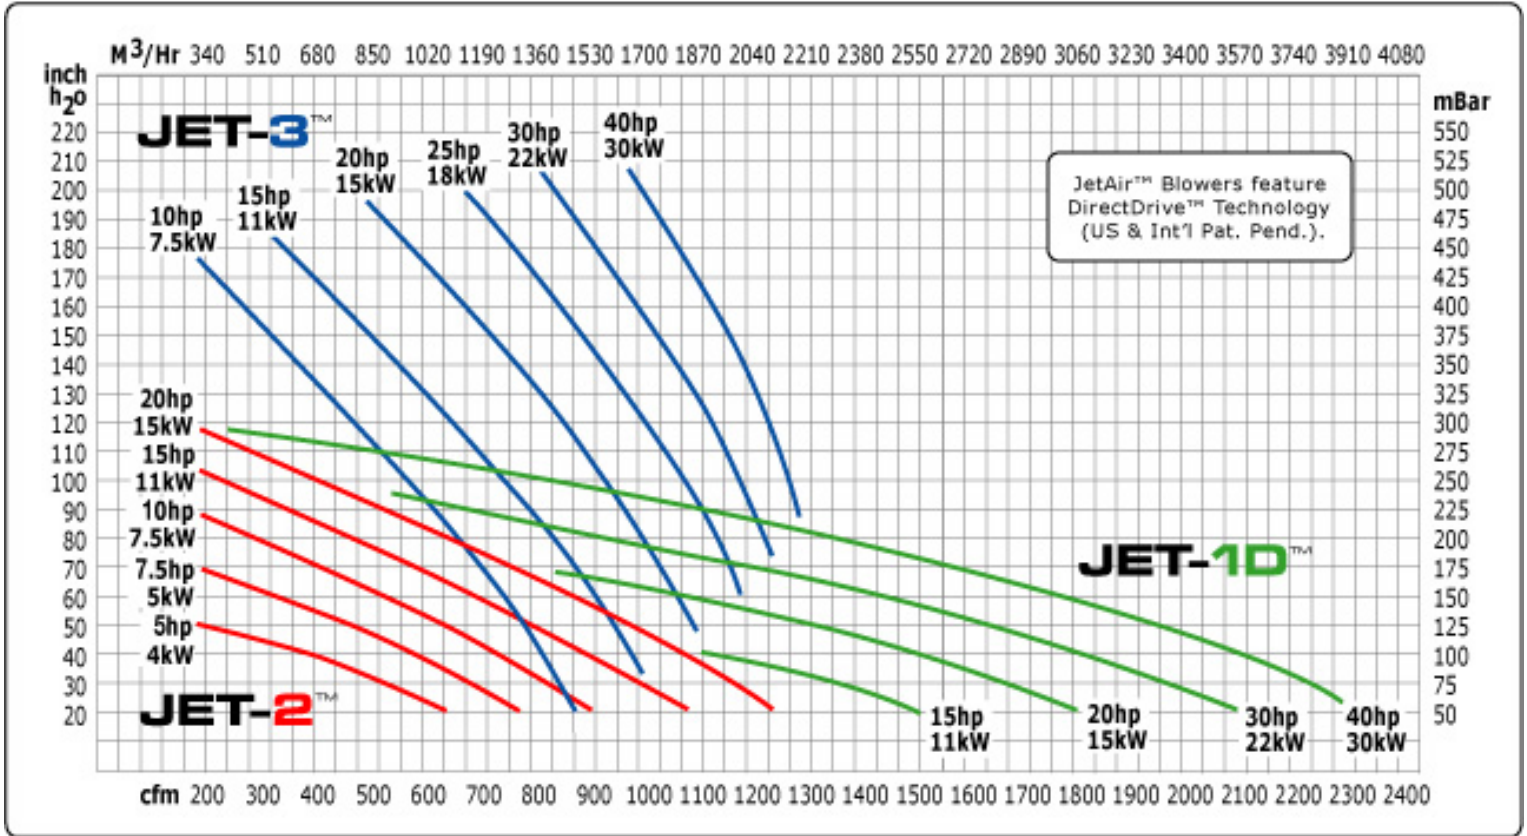

HP-kW Performance Curves

Contact JetAir for specific application sizing.

JetAir Technologies, LLC 1884 Eastman Ave., 112, Ventura CA 93003
 805 654-7000 main, 805 654-7064 fax
 www.jetairtech.com