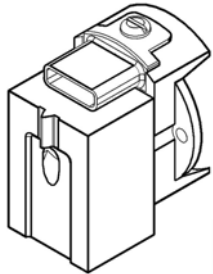

WELDMAX ACCESSORIES

Welding shoe complete, fillet weld for WELDMAX

112.621: Welding shoe complete, fillet weld

112.623: Welding shoe complete, fillet weld

112.624: Welding shoe complete, fillet weld

112.625: Welding shoe complete, fillet weld

Welding shoe blank for WELDMAX

112.830: Welding shoe blank complete

Welding shoe complete, Overlap for WELDMAX

112.626: Welding shoe complete, overlap 20 mm

Welding shoe complete, V-seam for WELDMAX

112.627: Welding shoe complete, V-seam 10 mm