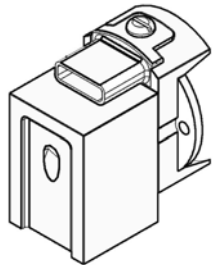

WELDMAX ACCESSORIES

Welding shoe complete, fillet weld for WELDMAX

112.621: Welding shoe complete, fillet weld

112.623: Welding shoe complete, fillet weld

112.624: Welding shoe complete, fillet weld

112.625: Welding shoe complete, fillet weld

Welding shoe blank for WELDMAX

112.830: Welding shoe blank complete

Welding shoe complete, Overlap for WELDMAX

112.626: Welding shoe complete, overlap 20 mm

Welding shoe complete, V-seam for WELDMAX

112.627: Welding shoe complete, V-seam 10 mm